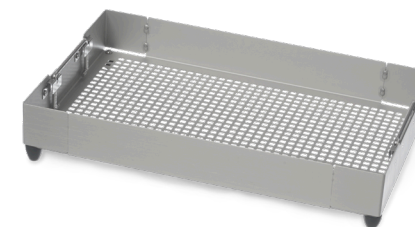

Lid + Solid Bottoms

Perforated Bottoms + Basket

THREE QUARTER SIZE LID

Part Number CS-2001	Outside 18 ¼ L x 11 W x 1 ¼ H (in)
------------------------	---------------------------------------

THREE QUARTER SIZE 4" PERFORATED BOTTOM

Part Number CS-2012	Outside With Lid 18 ¼ L x 11 W x 4 ½ H (in)	Usable Inside 16 ¾ L x 10 ¼ W x 2 ¾ H (in)
------------------------	--	---

THREE QUARTER SIZE 4" SOLID BOTTOM

Part Number CS-2002	Outside With Lid 18 ¼ L x 11 W x 4 ½ H (in)	Usable Inside 16 ¾ L x 10 ¼ W x 3 ¼ H (in)
------------------------	--	---

THREE QUARTER SIZE 6" PERFORATED BOTTOM

Part Number CS-2013	Outside With Lid 18 ¼ L x 11 W x 5 ⅝ H (in)	Usable Inside 16 ¾ L x 10 ¼ W x 4 H (in)
------------------------	--	---

THREE QUARTER SIZE 6" SOLID BOTTOM

Part Number CS-2003	Outside With Lid 18 ¼ L x 11 W x 5 ⅝ H (in)	Usable Inside 16 ¾ L x 10 ¼ W x 4 ½ H (in)
------------------------	--	---

THREE QUARTER SIZE CONTAINER BASKET

Part Number CS-2120	Outside 15 ⅝ L x 9 ¾ W x 2 ¾ H (in)	Usable Inside 15 ¼ L x 9 ⅝ W x 2 H (in)
------------------------	--	--