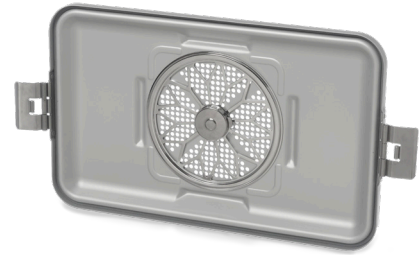

Lid + Solid Bottoms

Perforated Bottoms + Basket

THREE QUARTER SIZE LID

Part Number CS-2001	Outside 18 ¼ L x 11 W x 1 ¼ H (in)
------------------------	---------------------------------------

THREE QUARTER SIZE 4" PERFORATED BOTTOM

Part Number CS-2012	Outside With Lid 18 ¼ L x 11 W x 4 ½ H (in)	Usable Inside 16 ¾ L x 10 ¼ W x 2 ¾ H (in)
------------------------	--	---

THREE QUARTER SIZE 4" SOLID BOTTOM

Part Number CS-2002	Outside With Lid 18 ¼ L x 11 W x 4 ½ H (in)	Usable Inside 16 ¾ L x 10 ¼ W x 3 ¼ H (in)
------------------------	--	---

THREE QUARTER SIZE 6" PERFORATED BOTTOM

Part Number CS-2013	Outside With Lid 18 ¼ L x 11 W x 5 ⅝ H (in)	Usable Inside 16 ¾ L x 10 ¼ W x 4 H (in)
------------------------	--	---

THREE QUARTER SIZE 6" SOLID BOTTOM

Part Number CS-2003	Outside With Lid 18 ¼ L x 11 W x 5 ⅝ H (in)	Usable Inside 16 ¾ L x 10 ¼ W x 4 ½ H (in)
------------------------	--	---

THREE QUARTER SIZE CONTAINER BASKET

Part Number CS-2120	Outside 15 ⅝ L x 9 ¾ W x 2 ¾ H (in)	Usable Inside 15 ¼ L x 9 ⅝ W x 2 H (in)
------------------------	--	--